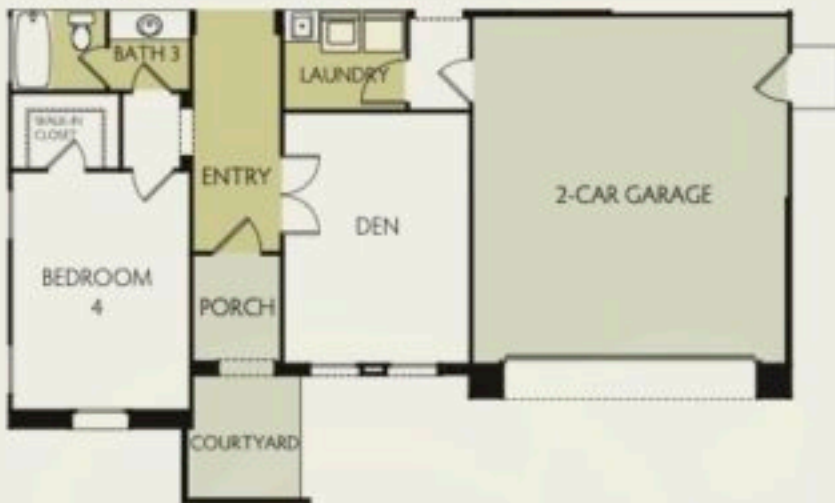

HUDSON

SUBJECT TO CHANGE WITHOUT NOTICE
HOUSE LAYOUT COULD BE REVERSED

Standard Tile Floor

- 2,303 square feet
- 4 bedrooms
- 3 baths

5TH BEDROOM OPTION

DEN OPTION

TUSCAN

COTTAGE

FARMHOUSE