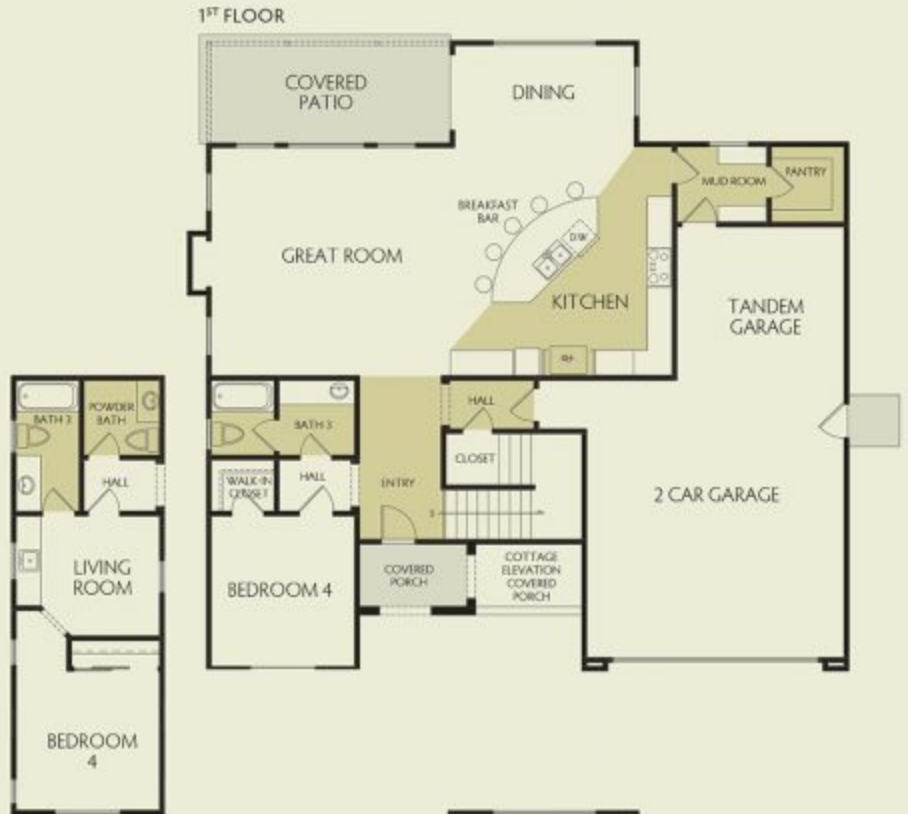

OAK

SUBJECT TO CHANGE WITHOUT NOTICE
HOUSE LAYOUT COULD BE REVERSED

■ Standard Tile Floor

- 2,835 square feet
- 4 bedrooms
- 3 baths

CASITA OPTION
135 SQ. FT.

OPTIONAL
BEDROOM 5