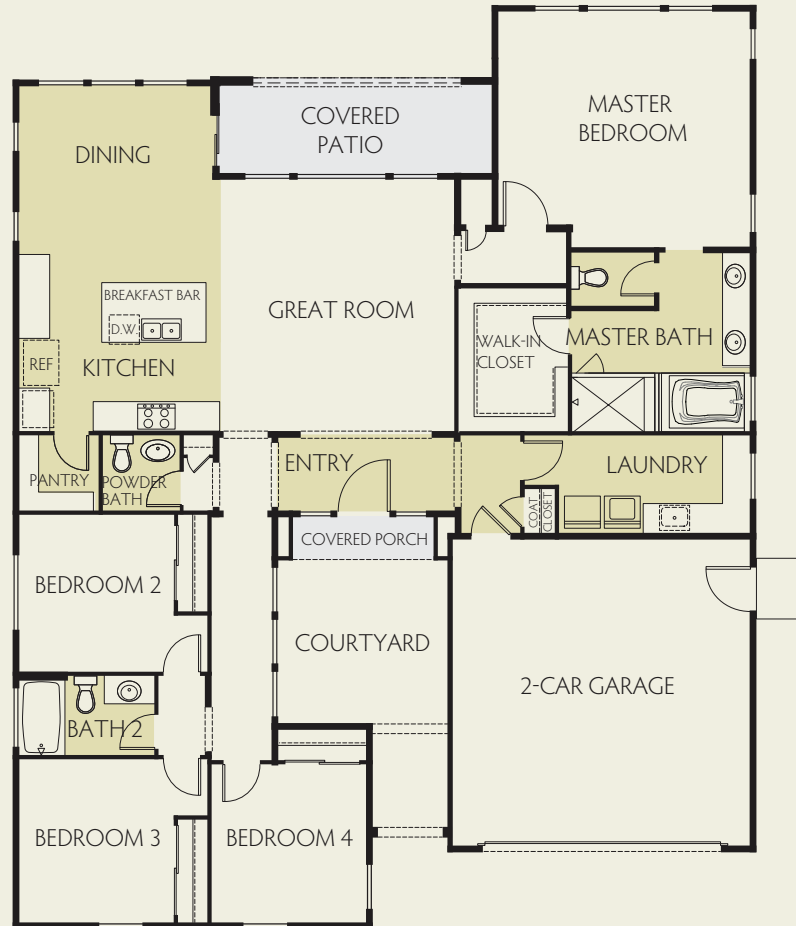

MIA

2,063 square feet

the
Grove IV
At Loma Vista

Cottage

Tuscan

Farmhouse

BONADELLE.COM |

BUILDING VALUE FOR GENERATIONS®

MIA

SUBJECT TO CHANGE WITHOUT NOTICE
HOUSE LAYOUT COULD BE REVERSED

■ Standard Tile Floor

- 2,063 square feet
- 4 bedrooms
- 2 ½ baths
- Two-car garage

BONADELLE.COM

BUILDING VALUE FOR GENERATIONS®